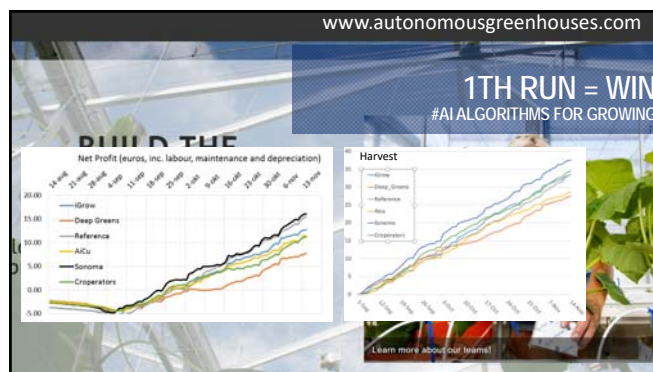

1997 - CHESS 2016 - GO 2018 - GROWER

EXAMPLES IN FRESH PRODUCE

THE UNIVERSITY OF SYDNEY

ACFR
AUSTRALIAN CENTRE FOR FIELD ROBOTICS

Horticulture Innovation Australia

RIPPA Demonstrating Autonomous Crop Interaction

ACFR Ag Robotics Team

CROPPROTECTION INTELLIGENCE

Image: Shutterstock

NEXT?
#AI ALGORITHMS FOR GROWING

"We're literally trying to create things like diabetes basil or heart disease basil or degenerative brain disease basil!" Caleb Harper