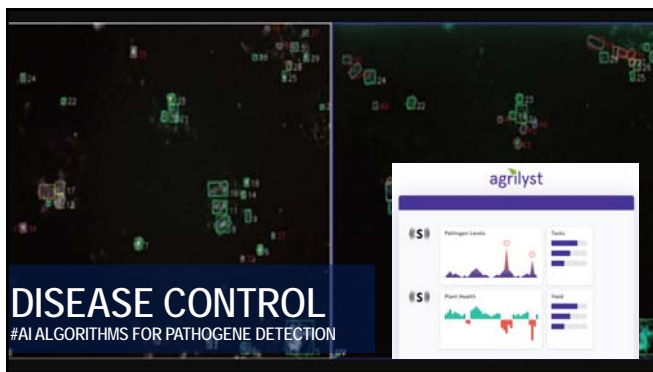

1997 - CHESS 2016 - GO 2018 - GROWER

EXAMPLES IN FRESH PRODUCE

THE UNIVERSITY OF SYDNEY

ACFR
AUSTRALIAN CENTRE FOR FIELD ROBOTICS

Horticulture Innovation Australia

RIPPA Demonstrating Autonomous Crop Interaction

ACFR Ag Robotics Team

CROPPROTECTION INTELLIGENCE

Image: Shutterstock

NEXT?
#AI ALGORITHMS FOR GROWING

"We're literally trying to create things like diabetes basil or heart disease basil or degenerative brain disease basil!" Caleb Harper